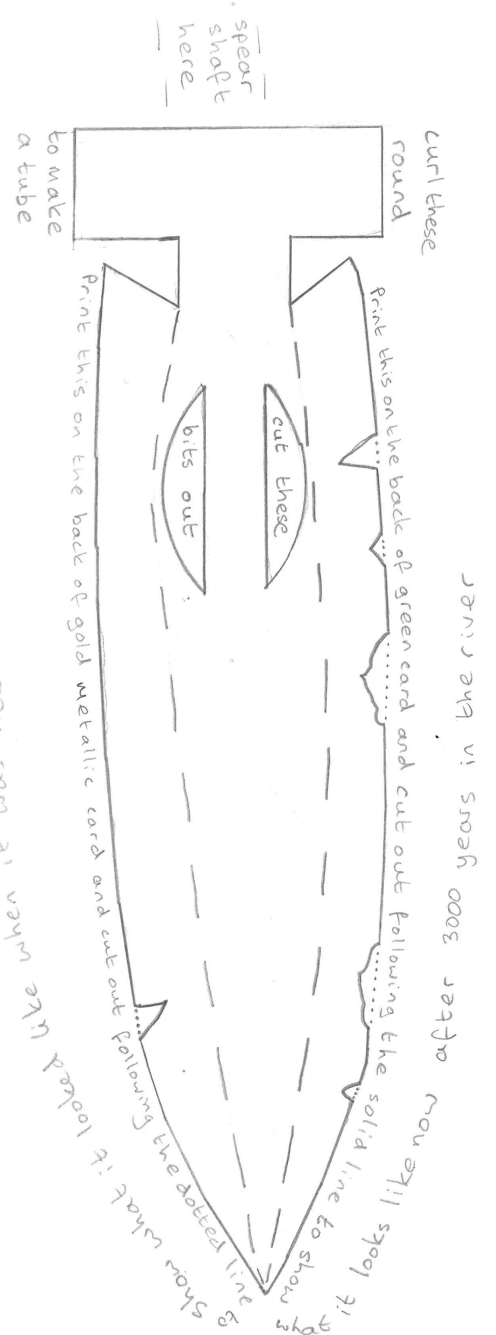

Late Bronze Age lunette socketed spearhead from
 the River Thames
 Northfleet, Kent

c. 1000 - 750 BC
 Found in 1909 with lots
 of other spearheads

Now in the British Museum

Scrape a blunt pencil or side of a coin on the shaded area between the dashed lines to make the central rib stand out on the front